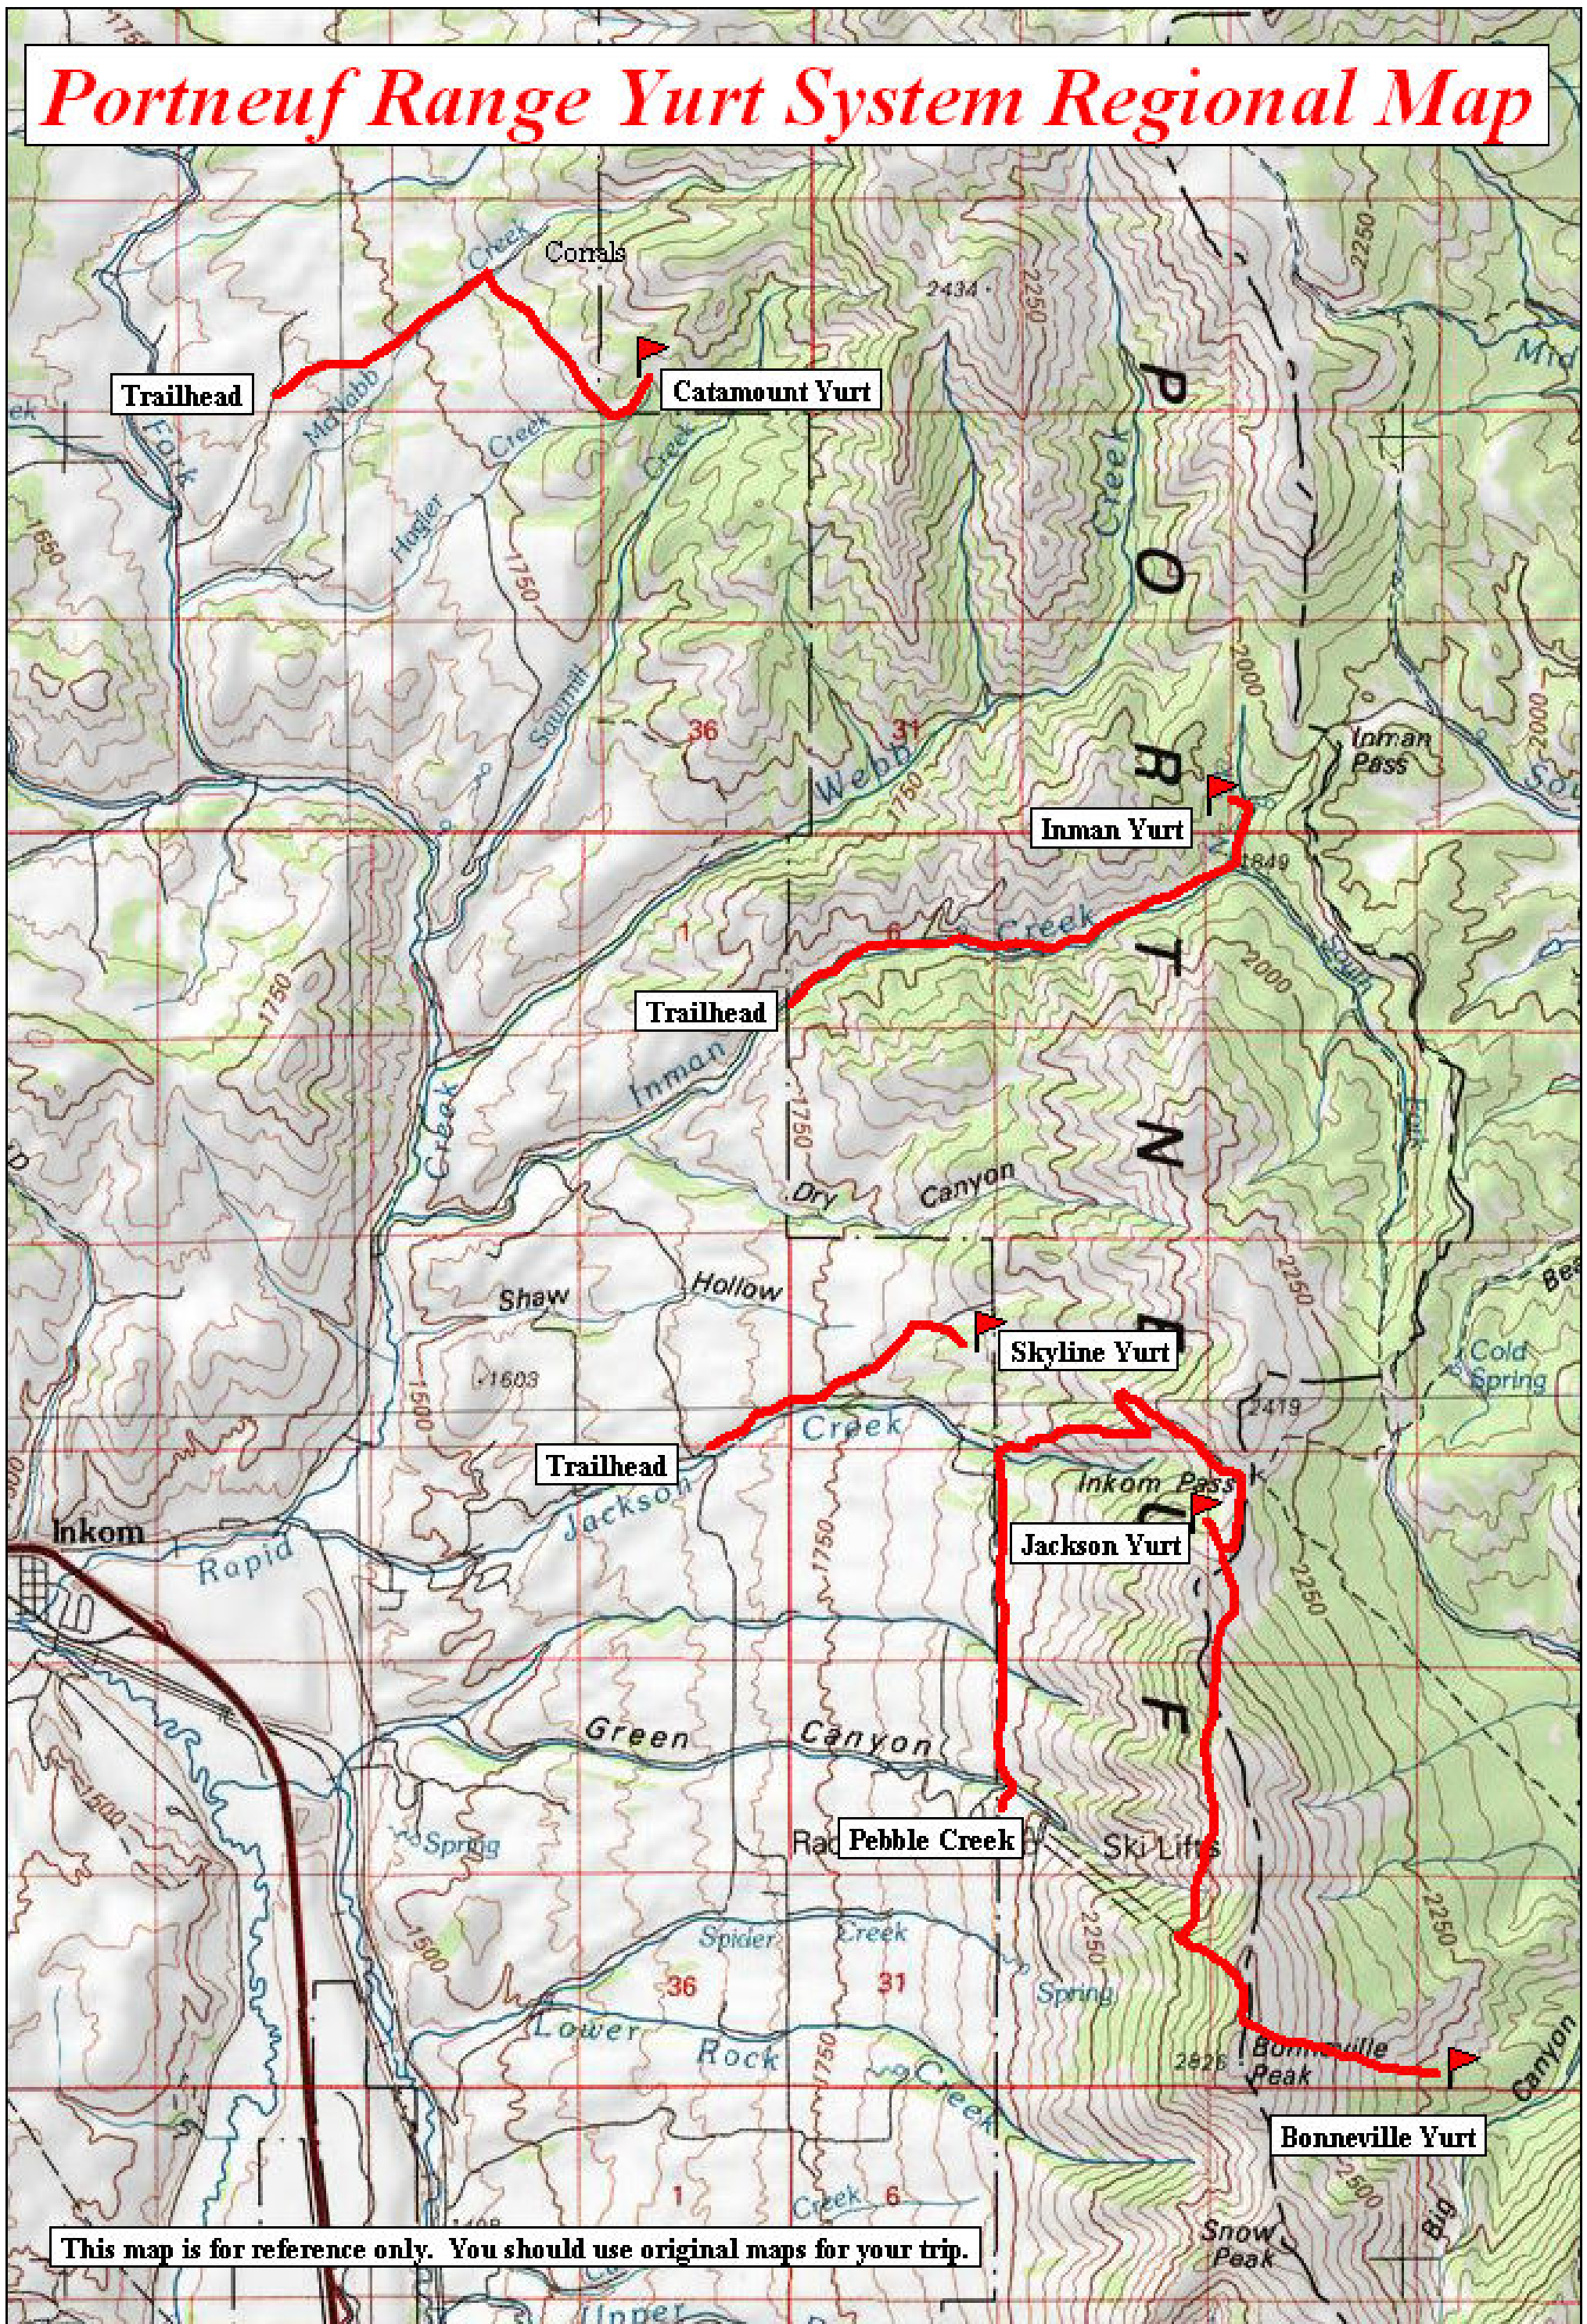

Portneuf Range Yurt System Regional Map

TN ★ MN
13½°